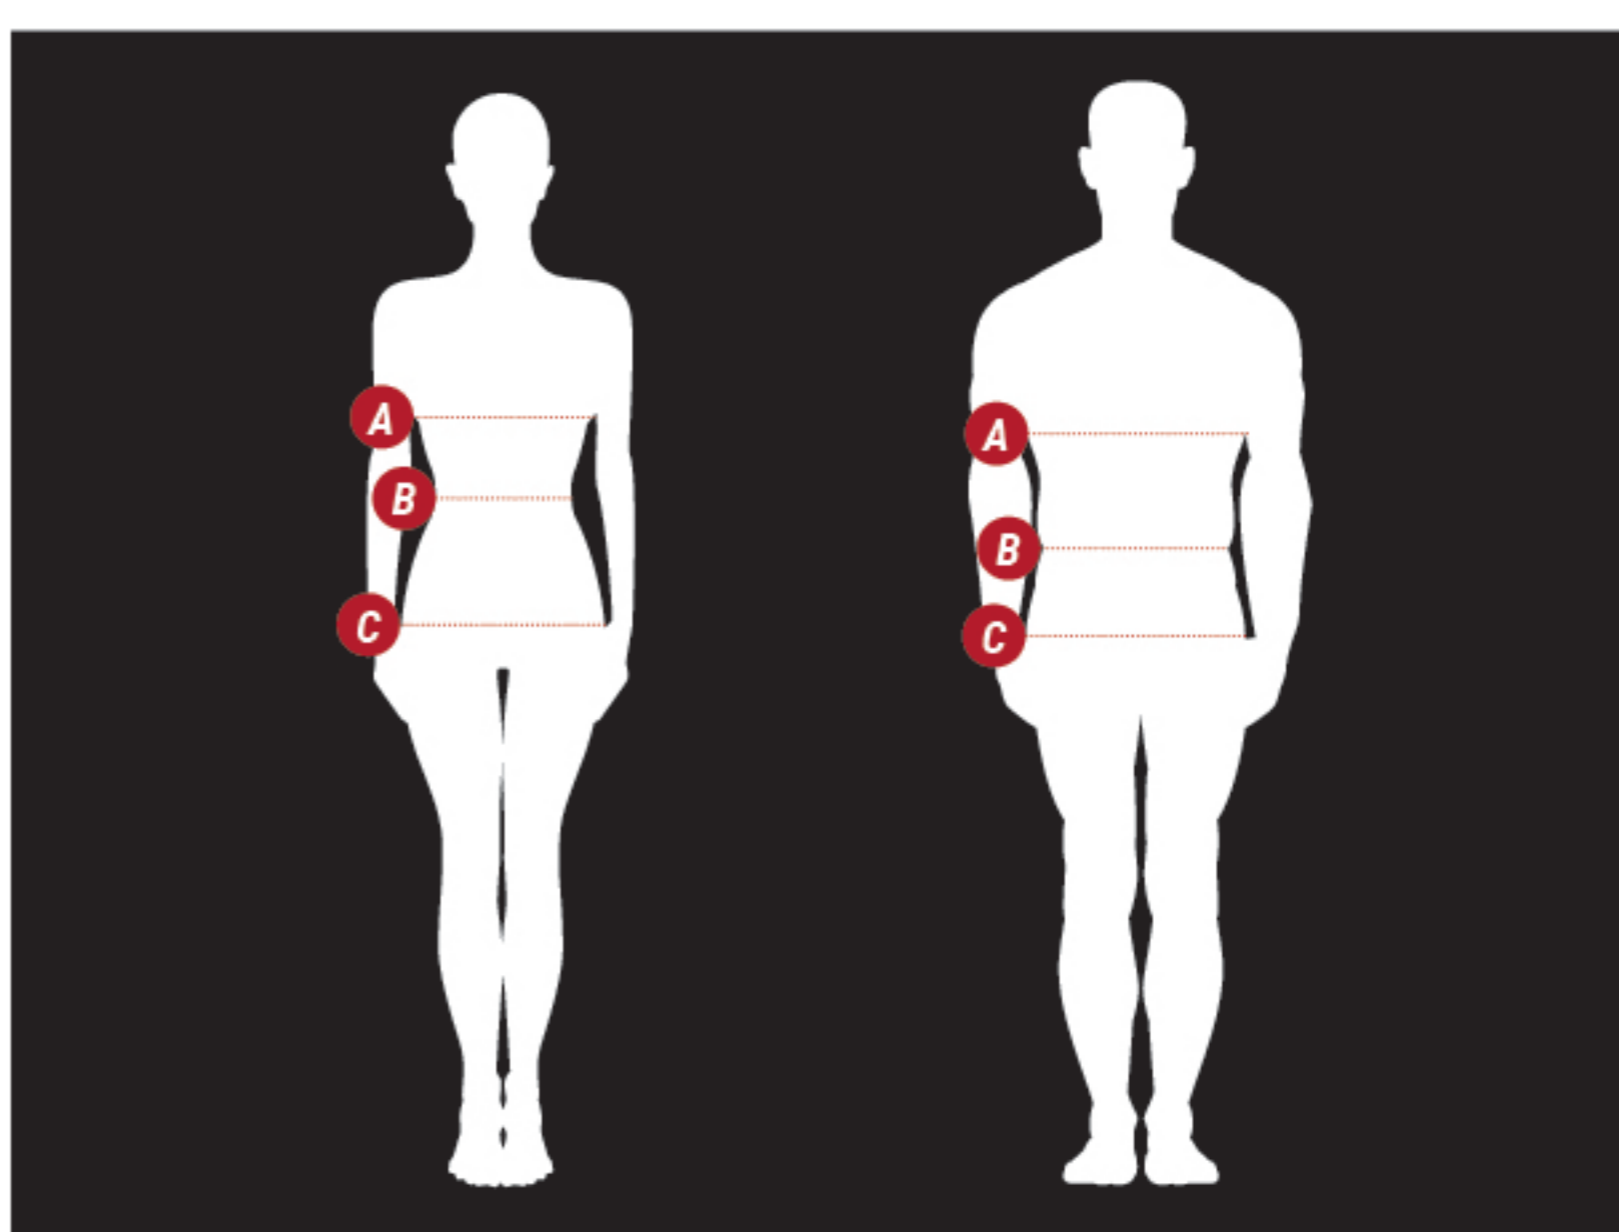

SNEAKERS SIZE INDICATOR

HARNESS SIZE INDICATOR

MEN	HARNESS BAR SIZE	USA	XXS	XS	S	M	L	XL	XXL		
		EURO	36-38	40-42	44-46	48-50	50-52	54-56	56-58		
		WAIST INCH	26"-29"	28"-30"	30"-32"	32"-34"	34"-36"	36"-38"	37"-39"		
		WAIST CM	66-71	71-76	76-81	81-86	86-91	91-96	96-101		
		CLICKERBAR 4.0	23CM	23CM	27CM	27CM	30,5CM	30,5CM	30,5CM		
		BANANABAR	23CM	23CM	27CM	27CM	30,5CM	30,5CM	30,5CM		
STEALTH BAR	24CM	24CM	28CM	28CM	32CM	32CM	32CM				
WOMEN <td rowspan="6">HARNESS BAR SIZE <th>USA</th> <th>XS</th> <th>S</th> <th>M</th> <th>L</th> <th>USA</th> <th>S</th> <th>M</th> <th>L</th> <th>XL</th> </td>	HARNESS BAR SIZE <th>USA</th> <th>XS</th> <th>S</th> <th>M</th> <th>L</th> <th>USA</th> <th>S</th> <th>M</th> <th>L</th> <th>XL</th>	USA	XS	S	M	L	USA	S	M	L	XL
		EURO	34-36	36-38	38-40	40+	EURO	140	146	152	158
		WAIST INCH	24"-26"	26"-28"	28"-30"	30"-32"	WAIST INCH	21"-23"	23"-25"	25"-27"	27"-29"
		WAIST CM	61-66	66-71	71-76	76-81	WAIST CM	53-58	58-63	63-69	69-74
		CLICKERBAR 4.0	23CM	23CM	23CM	27CM					
		BANANABAR	23CM	23CM	23CM	27CM					
STEALTH BAR	24CM	24CM	24CM	28CM							

IMPACTVEST SIZE INDICATOR

MEN	USA	EURO	CHEST (CM)	CHEST (INCH)
	XS	46	87-94	34"-37"
	S	48	92-99	36"-39"
	M	50	97-104	38"-41"
	L	52	101-108	40"-43"
	XL	54	106-113	42"-45"
XXL	56	111-118	44"-47"	
WOMEN <th>USA</th> <th>EURO</th> <th>CHEST (CM)</th> <th>CHEST (INCH)</th>	USA	EURO	CHEST (CM)	CHEST (INCH)
	XS	34	79-86	31"-34"
	S	36	84-91	33"-36"
	M	38	89-97	35"-38"
	L	40	94-101	37"-40"

FLOATATION JACKET SIZE-WEIGHT SCHEDULE

MEN	SIZE (US)	WEIGHT (IN KG)
	XS	30-40
	S	40-60
	M	60-80
	L	70+
	XL	70+
XXL	70+	
WOMEN <th>SIZE (US)</th> <th>WEIGHT (IN KG)</th>	SIZE (US)	WEIGHT (IN KG)
	XS	30-40
	S	40-60
	M	60-80
	L	70+

LIFESTYLE COLLECTION

- A CHEST**
Measured under armpits, over the fullest part of chest.
- B WAIST**
Measured around waist at the smallest part, just above the navel.
- C HIPS**
Measured around the fullest part of hips, with feet placed together.